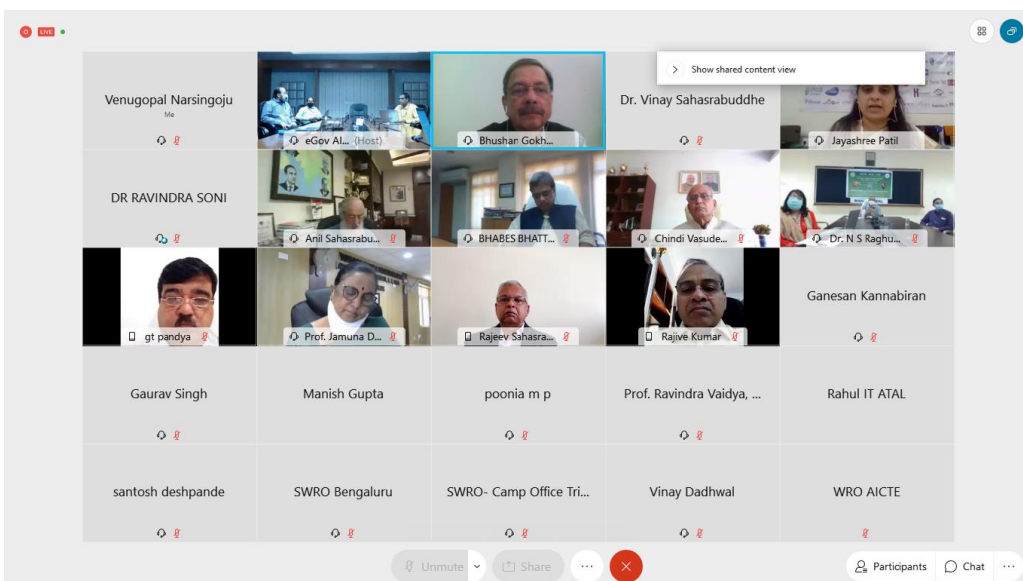

ATAL workshop on Artificial Intelligence for Education

ATAL workshop on Artificial Intelligence for Education

The list of participants was:-

Sr. No	Participant Name	Email id	Contact no	Institute/Organization
1	Angarika Jadhav	ajjadhav@kkwagh.edu.in	9860246597	K.K.Wagh Polytechnic,Nashik
2	Anima Sharma	animasharma.cse@jecrc.ac.in	9950995659	JECRC College
3	Anishamol Abraham	anishamolabraham@amaljyothi.ac.in	9496339277	Amal Jyothi College of engineering
4	Archana Patel	archanamca92@gmail.com	9696854779	Freie University Berlin
5	Archana Raut	archanarahulraut@gmail.com	9423078146	AISSMS Institute of Management
6	Amarja Sonawane	arsonawane@kkwagh.edu.in	9850865458	K. K. Wagh Polytechnic, Nashik
7	Ashwini Patil	asp.imcc@mespune.in	9766833806	MES' Institute of Management and Career Courses (IMCC), Pune
8	Nirmala devi	av.nirmaladevi@gmail.com	9840361899	SRIHER
9	Sana Bharti	bhartisana90@gmail.com	9582136487	Tilak Raj Chadha Institute of Management and Technology
10	Bibhuti Bhusan Biswas	bibhuti.bhusanb@gmail.com	7079906158	Central University of Jharkhand, Brambe, Ranchi
11	CHEZHAN GS	chethan.gs@jnnce.ac.in	9620437666	JNNCE Shivamogga
12	chhaya patil	chhaya.imrd@gmail.com	9511716186	RCPET'S Institute of Management Research and Development,Shirpur
13	Chitra Nagarkar	chitra.v.nagarkar@gmail.com	9850980511	Abasaheb Garware College, Pune
14	Dr. Darshana Desai	darshana.j.desai@gmail.com	9766539521	Indira College of Engineering & Management
15	Dhanshree Dhas	dhanshreedhas02@gmail.com	9423590886	IBMRD, vilad ghat ,Ahmednagar
16	Dilipkumar Kanojiya	dilip.kanojiya@scmsnagpur.edu.in	8855859075	Symbiosis center for management studies Nagpur
17	Dnyaneshwari Nimase	dnyana2263@gmail.com	8421593697	IBMRD, Vilad Ghat, Ahmednagar.
18	Darshana Yadav	dpy.imcc@mespune.in	9764000630	IMCC
19	Shivaji Mundhe	drshivaji.mundhe@gmail.com	9822242322	International Institute of Management Science
20	Vishwajeet Lagade	drvmlagade@gmail.com	9075744848	Shri Yashwantrao Patil Science College Solankur Kolhapur
21	Gaurav Gupta	gaurav.gupta@glbitm.ac.in	9540042113	G L BAJAJ INSTITUTE OF TECHNOLOGY AND MANAGEMENT GREATER NOIDA